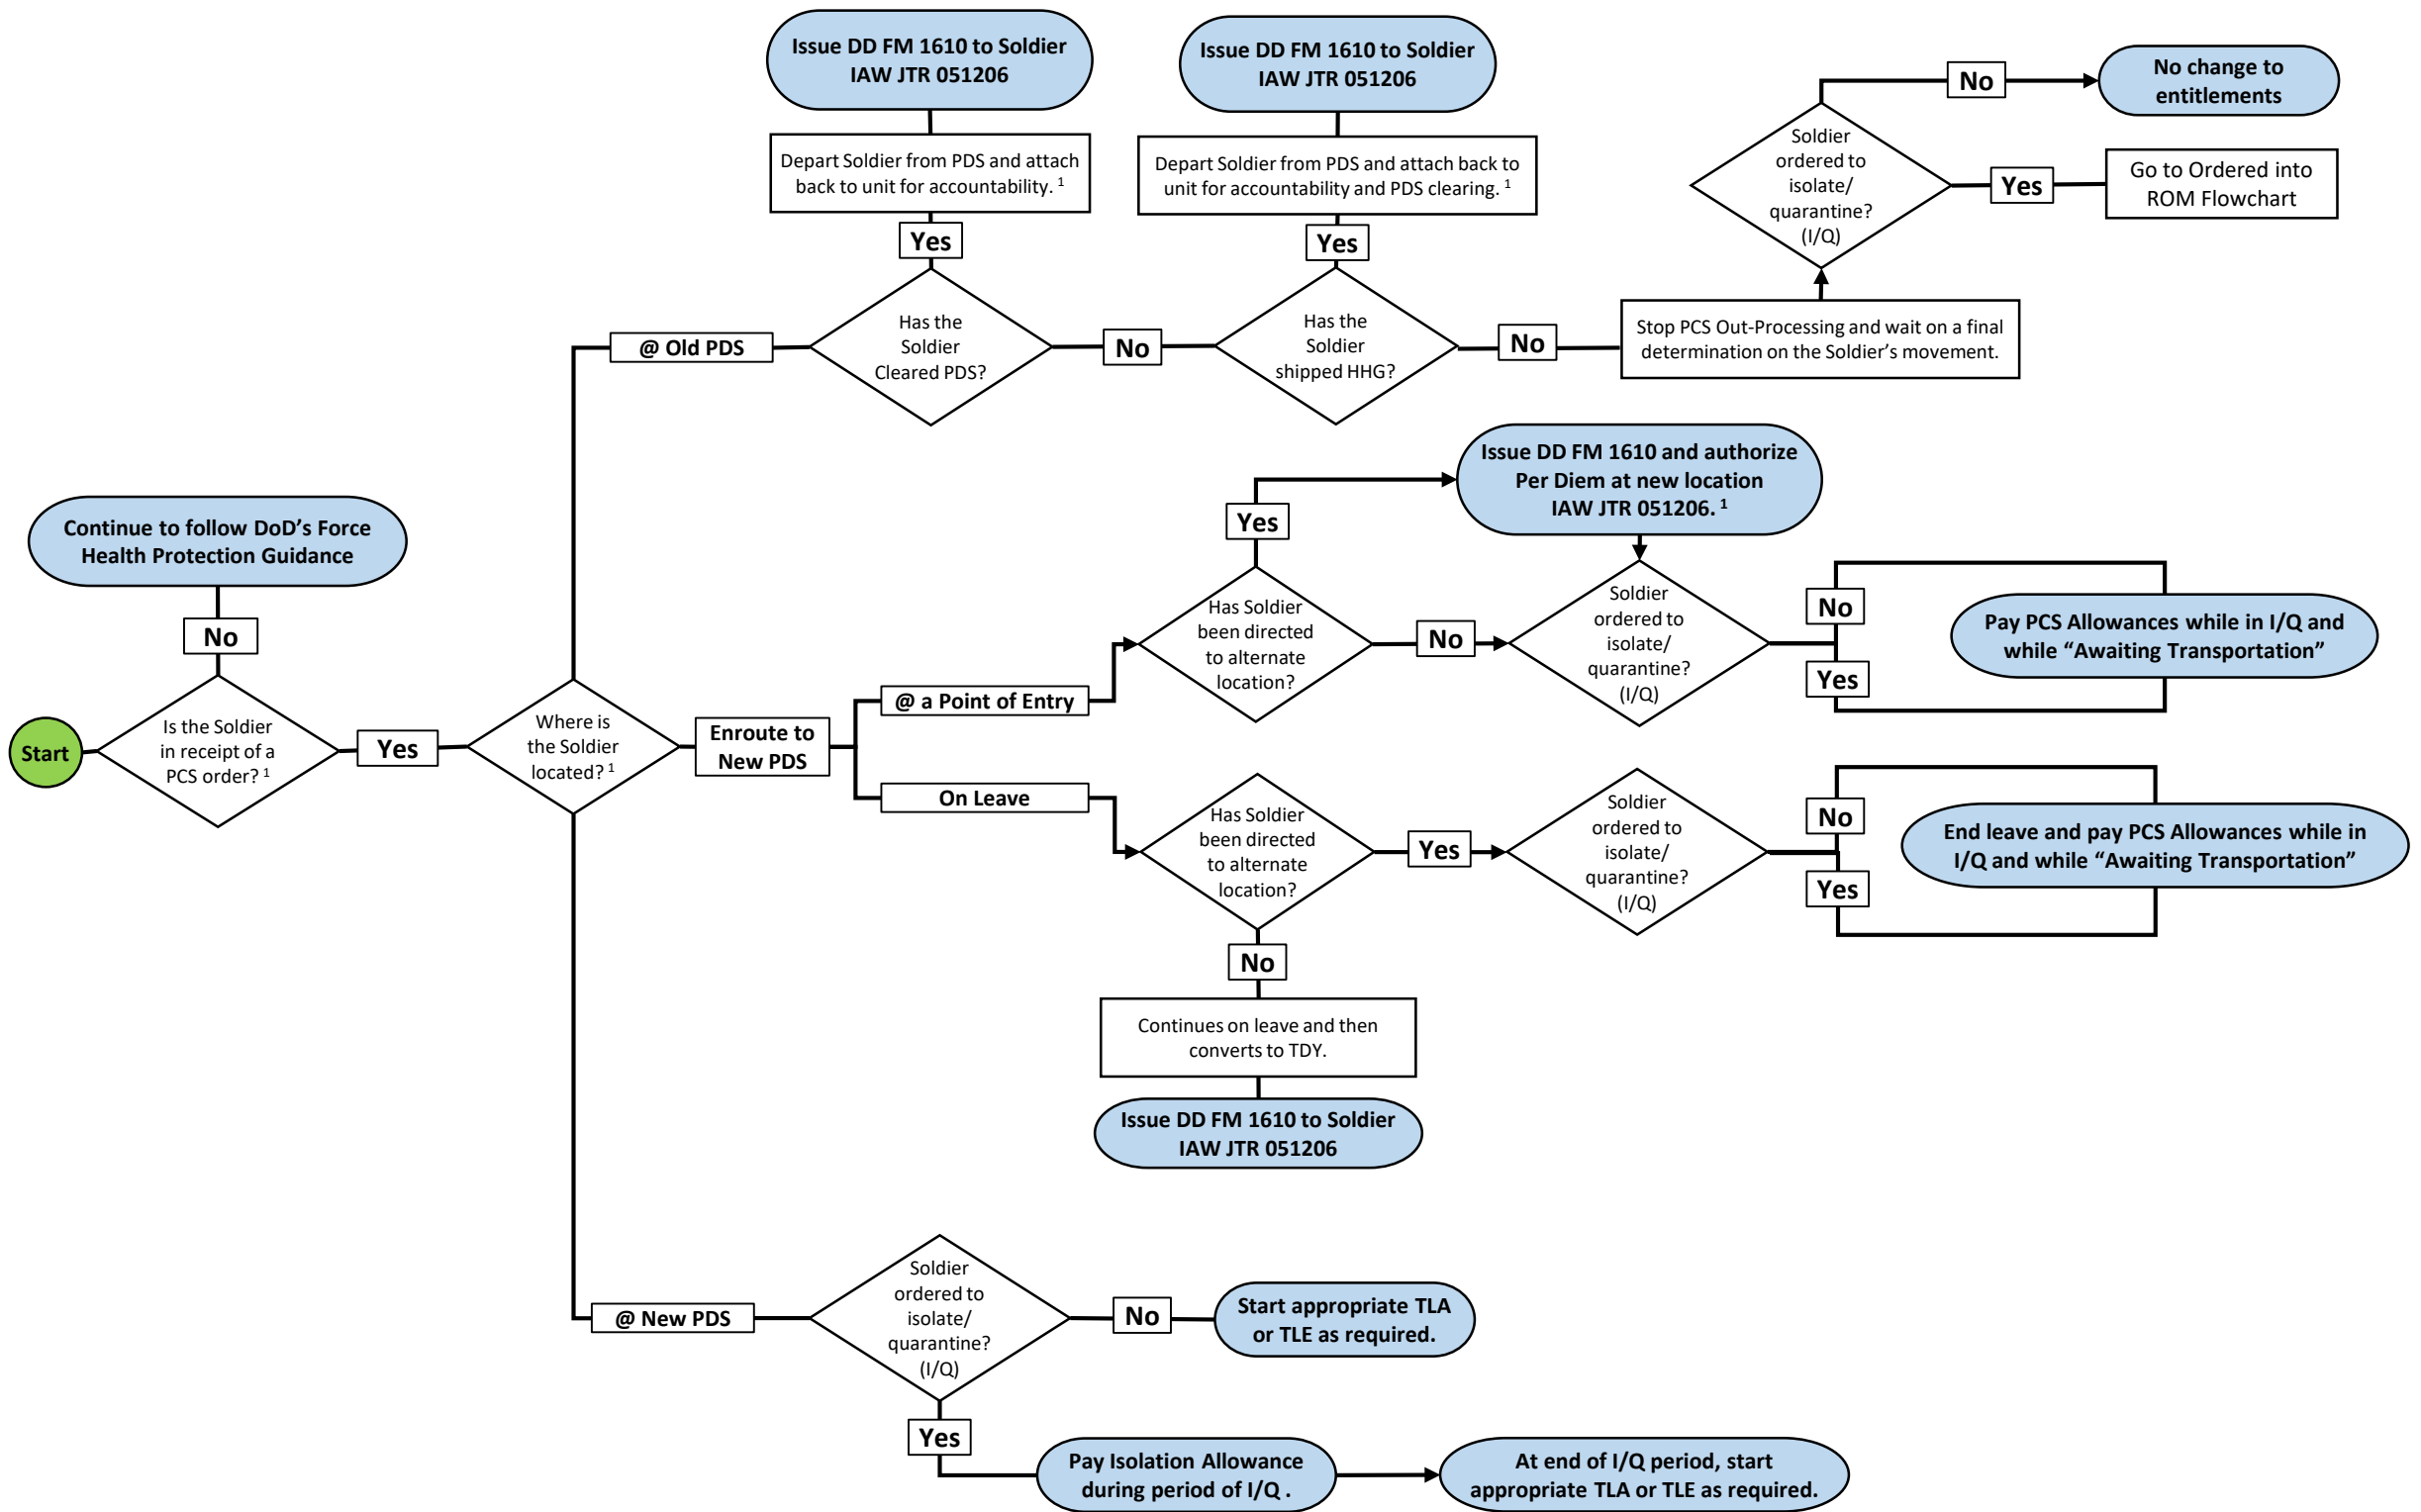

Permanent Change of Station (PCS) Travel Interruptions

NOTES:

1. All Soldiers and dependents affected by stop move will not proceed from their current location without an approved exception to policy.