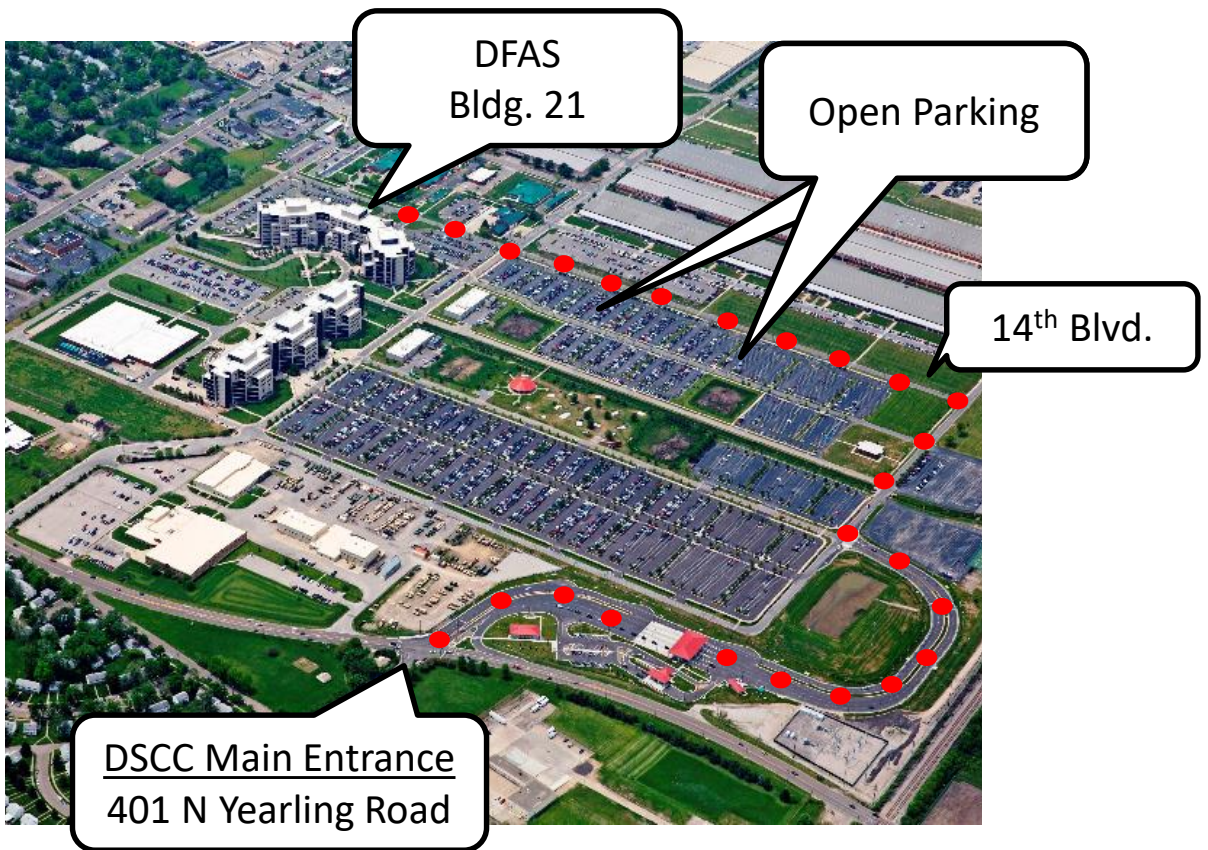

DFAS Columbus is located on the Defense Supply Center Columbus (DSCC) installation

GPS

DSCC is located at 401 N Yearling Road, Columbus, OH 43213

From John Glenn Columbus International Airport

Exiting the airport turn left onto Steltzer Road and travel 0.9 mile to 7th Avenue. Turn left onto 7th and then take an immediate right on Osborne Avenue for access to 5th Avenue. Turn left onto 5th and travel 1.4 miles to Yearling Road. Turn right on Yearling Road and travel 0.3 mile. Turn right for DSCC main entrance.

From I-270 South

Turn right at the Hamilton Road exit and travel south 0.8 mile. Follow signs for 5th Avenue and DSCC to the right. Travel 1.0 mile on 5th to Yearling Road. Turn left onto Yearling and travel 1/2 mile. Turn right for DSCC main entrance.

From I-270 North

Take Broad Street exit toward Columbus and drive 1.6 miles to Yearling Road. Turn right on Yearling and travel 0.4 mile. Turn left for DSCC main entrance.

From Main Entrance

Provide Common Access Card (CAC) at security checkpoint. Drive to DFAS building 21 and to either your assigned parking space or to open parking. Enter at main entrance. Sign in at DFAS visitor's desk to obtain visitor's badge. Proceed to designated meeting area.