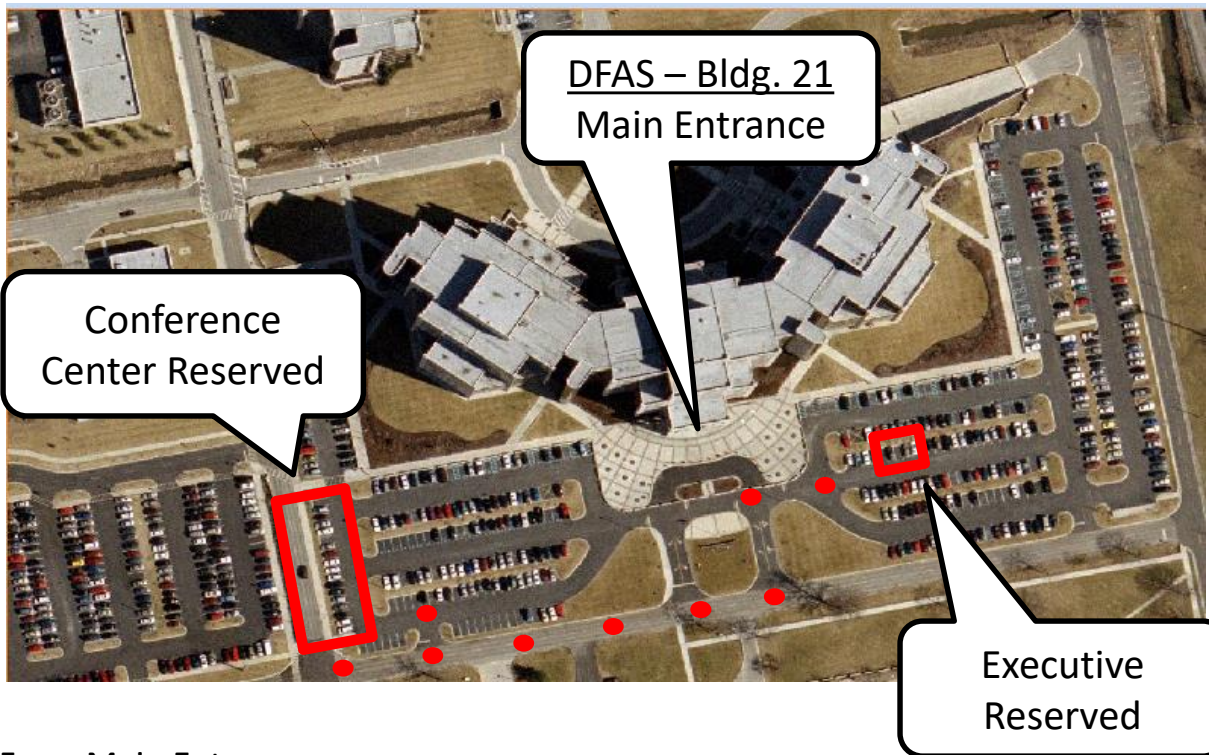

DFAS Columbus is located on the Defense Supply Center Columbus (DSCC) installation

GPS

DSCC is located at 401 N Yearling Road, Columbus, OH 43213

From John Glenn Columbus International Airport

Exiting the airport turn left onto Steltzer Road and travel 0.9 mile to 7th Avenue. Turn left onto 7th and then take an immediate right on Osborne Avenue for access to 5th Avenue. Turn left onto 5th and travel 1.4 miles to Yearling Road. Turn right on Yearling Road and travel 0.3 mile. Turn right for DSCC main entrance.

From I-270 South

Turn right at the Hamilton Road exit and travel south 0.8 mile. Follow signs for 5th Avenue and DSCC to the right. Travel 1.0 mile on 5th to Yearling Road. Turn left onto Yearling and travel 1/2 mile. Turn right for DSCC main entrance.

From I-270 North

Take Broad Street exit toward Columbus and drive 1.6 miles to Yearling Road. Turn right on Yearling and travel 0.4 mile. Turn left for DSCC main entrance.

From Main Entrance

Provide Common Access Card (CAC) at security checkpoint. Drive to DFAS building 21 and to either your assigned parking space or to open parking. Enter at main entrance. Sign in at DFAS visitor's desk to obtain visitor's badge. Proceed to designated meeting area.